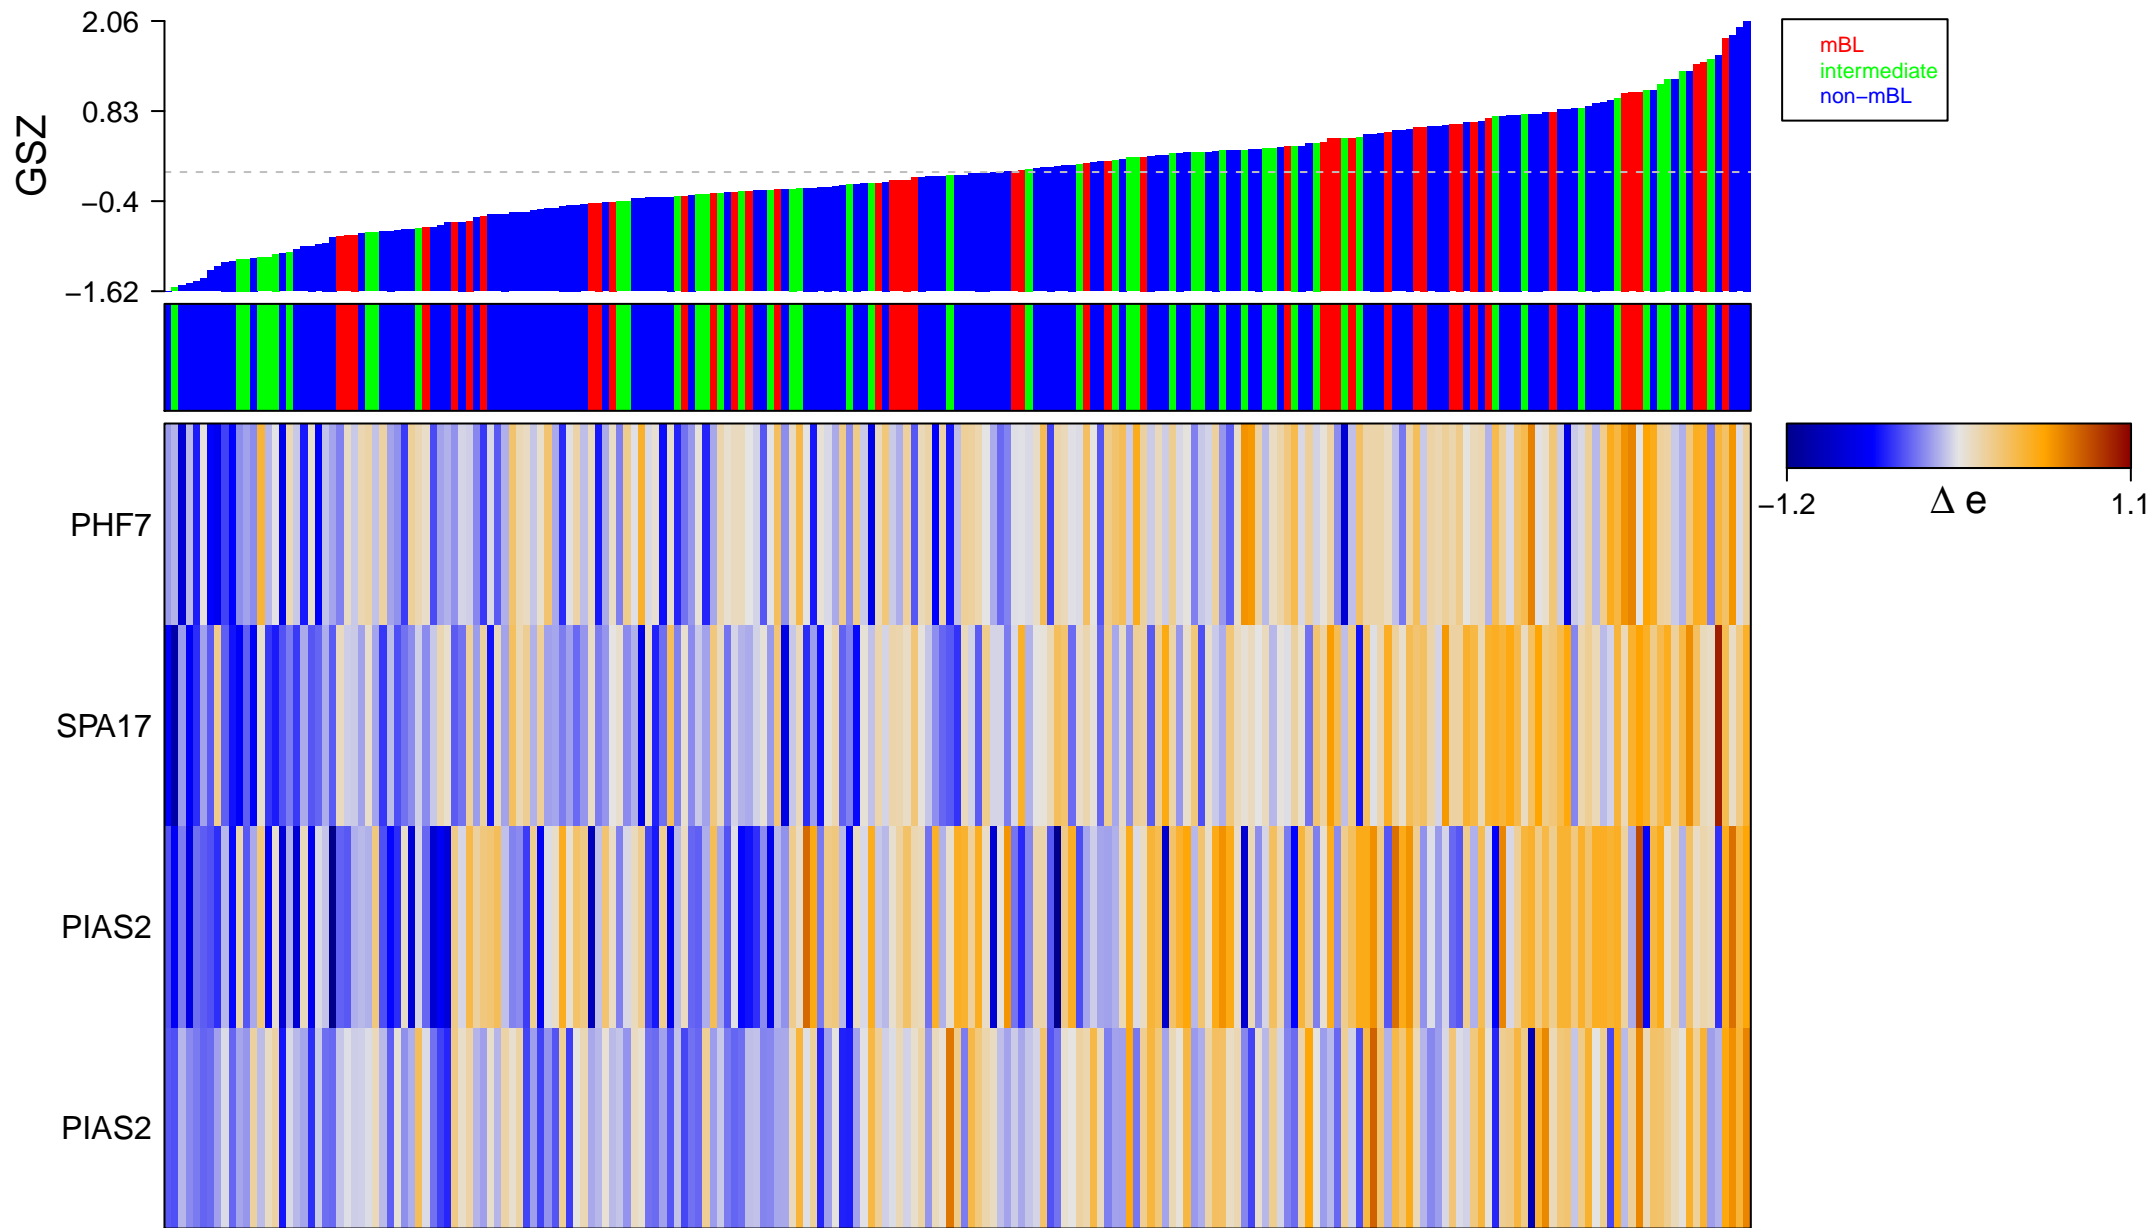

# WEBER\_METHYLATED\_HCP\_IN\_FIBROBLAST\_UP

# WEBER\_METHYLATED\_HCP\_IN\_FIBROBLAST\_UP

■ on  
■ -  
□ off